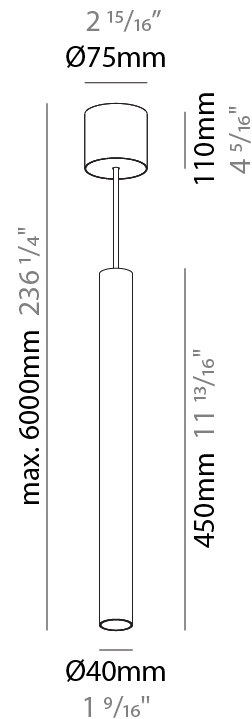

GENERAL

Series: Hangover
Subseries: Hangover Monopoint Surface Canopy
Brand: Prolicht
Division: Architectural
Mounting Type: Suspension
Mounting Location: Ceiling
Subcategory: Pendant

PHYSICAL

Shape: Cylinder
Diameter (mm): 40
Diameter (in): 1 9/16
Height (mm): 450
Height (in): 17 13/16
Max. Overall Height (mm): 2450
Max. Overall Height (in): 96 7/16
Light Distribution: Downlight
Diffuser: Shine Ring 0-6
Fixture Finish: SSR / BKV / CWI / CRY / HAB / LAG / UFT / ITA / RUA / RUR / MIC / FTG / MYG / TWT / LOD / PUS / FRO / FUP / KIA / POP / BLS / SPG / MEY / GOH / GUM / CHC / COM / ABZ / JAG / OBR / MOS / ROR
Fixture Material: Aluminum
Cable Details: 2000mm / 6000mm Cable in White / Black / Orange / Red

ELECTRICAL

Lamp Type: LED (Zhaga Standard)
Input Wattage (W): 10.9
Total Output Wattage (W): 9
Dimming: Non-Dimmable
Driver Included: Yes
Driver Location: Integrated
Driver Type: Constant Current
Driver Class: Class 2
Housing: ENCP3
Input Voltage (V): 120
Constant Current (MA): 500
Upon Request: Remote: 0-10Vdc dimming / Phase dimming 120Vac

LED

Number of LEDs: 1
Color Temperature (°K): 2700 / 3000 / 4000
Max. Delivered Lumen (lm): 842
CRI: >90 CRI
Efficiency (%): 86
Lamp Life (hrs): 50000
Upon Request: ***3500K available in minimum quantities (larger quantities upon request)

OPTICAL

Reflector: 40 / 50

RATINGS AND CERTIFICATIONS

Certified By: Certified for North American Standards
IP rating: IP20